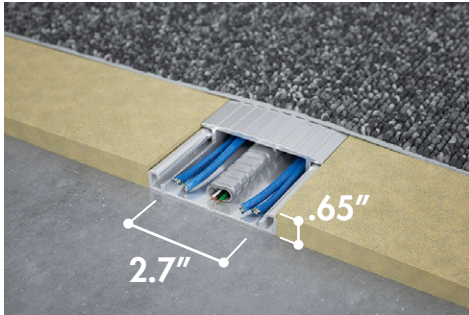

CONNECTRAC

WIREWAY

OPTIONS

2.7 UNDER-CARPET WIREWAY

- + Subtle and invisible beneath carpet tile
- + Provides either one duplex or one quad receptacle
- + Accommodates up to 4 CAT 6 cables
- + Perfect for conference rooms, lecterns, lounge areas and more

2.7 IN-CARPET WIREWAY

- + Integrates with carpet and provides removable wireway cap
- + Provides either one duplex or one quad receptacle
- + Accommodates up to 4 CAT 6 cables
- + Perfect for conference rooms, lecterns, kiosks and more

2.7 ON-FLOOR WIREWAY

- + Installs on top of any type of flooring—simple and flexible
- + Provides either one duplex or one quad receptacle
- + Accommodates up to 4 CAT 6 cables
- + Perfect for conference rooms, desks, lecterns and more

3.7 IN-CARPET WIREWAY

- + Integrates with carpet and provides removable wireway cap
- + Provides any number of receptacles or monuments for workstations
- + Up to 8-wire, 4-circuit power
- + Accommodates up to 16 CAT 6 cables
- + Perfect for workstations, benching systems, training rooms and more