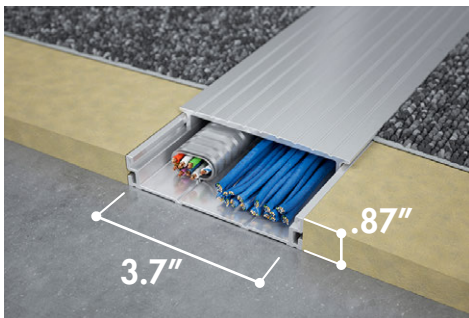

CONNECTRAC

WIREWAY

OPTIONS

2.7 UNDER-CARPET WIREWAY

- + Subtle and invisible beneath carpet tile
- + Provides either one duplex or one quad receptacle
- + Accommodates up to 4 CAT 6 cables
- + Perfect for conference rooms, lecterns, lounge areas and more

2.7 IN-CARPET WIREWAY

- + Integrates with carpet and provides removable wireway cap
- + Provides either one duplex or one quad receptacle
- + Accommodates up to 4 CAT 6 cables
- + Perfect for conference rooms, lecterns, kiosks and more

2.7 ON-FLOOR WIREWAY

- + Installs on top of any type of flooring—simple and flexible
- + Provides either one duplex or one quad receptacle
- + Accommodates up to 4 CAT 6 cables
- + Perfect for conference rooms, desks, lecterns and more

3.7 IN-CARPET WIREWAY

- + Integrates with carpet and provides removable wireway cap
- + Provides any number of receptacles or monuments for workstations
- + Up to 8-wire, 4-circuit power
- + Accommodates up to 16 CAT 6 cables
- + Perfect for workstations, benching systems, training rooms and more