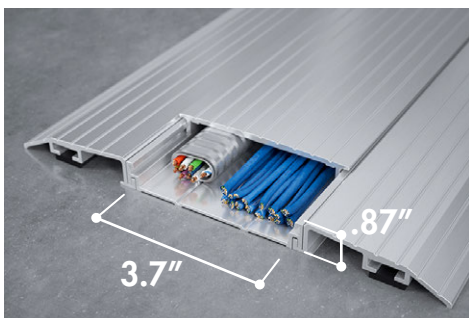

CONNECTRAC

WIREWAY

OPTIONS

2.7 UNDER-CARPET WIREWAY

- + Subtle and invisible beneath carpet tile
- + Provides either one duplex or one quad receptacle
- + Accommodates up to 4 CAT 6 cables
- + Perfect for conference rooms, lecterns, lounge areas and more

2.7 IN-CARPET WIREWAY

- + Integrates with carpet and provides removable wireway cap
- + Provides either one duplex or one quad receptacle
- + Accommodates up to 4 CAT 6 cables
- + Perfect for conference rooms, lecterns, kiosks and more

2.7 ON-FLOOR WIREWAY

- + Installs on top of any type of flooring—simple and flexible
- + Provides either one duplex or one quad receptacle
- + Accommodates up to 4 CAT 6 cables
- + Perfect for conference rooms, desks, lecterns and more

3.7 IN-CARPET WIREWAY

- + Integrates with carpet and provides removable wireway cap
- + Provides any number of receptacles or monuments for workstations
- + Up to 8-wire, 4-circuit power
- + Accommodates up to 16 CAT 6 cables
- + Perfect for workstations, benching systems, training rooms and more