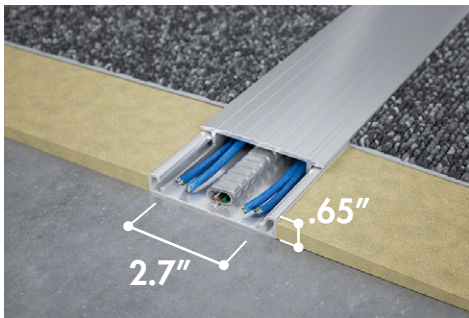

CONNECTRAC

WIREWAY

OPTIONS

2.7 UNDER-CARPET WIREWAY

- + Subtle and invisible beneath carpet tile
- + Provides either one duplex or one quad receptacle
- + Accommodates up to 4 CAT 6 cables
- + Perfect for conference rooms, lecterns, lounge areas and more

2.7 IN-CARPET WIREWAY

- + Integrates with carpet and provides removable wireway cap
- + Provides either one duplex or one quad receptacle
- + Accommodates up to 4 CAT 6 cables
- + Perfect for conference rooms, lecterns, kiosks and more

2.7 ON-FLOOR WIREWAY

- + Installs on top of any type of flooring—simple and flexible
- + Provides either one duplex or one quad receptacle
- + Accommodates up to 4 CAT 6 cables
- + Perfect for conference rooms, desks, lecterns and more

3.7 IN-CARPET WIREWAY

- + Integrates with carpet and provides removable wireway cap
- + Provides any number of receptacles or monuments for workstations
- + Up to 8-wire, 4-circuit power
- + Accommodates up to 16 CAT 6 cables
- + Perfect for workstations, benching systems, training rooms and more