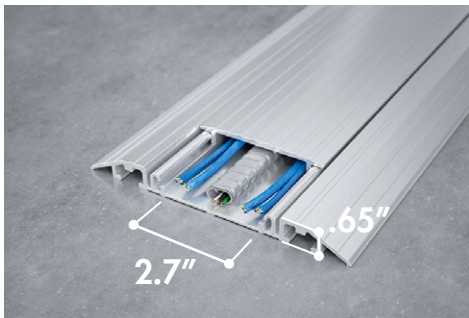

CONNECTRAC

WIREWAY

OPTIONS

2.7 UNDER-CARPET WIREWAY

- + Subtle and invisible beneath carpet tile
- + Provides either one duplex or one quad receptacle
- + Accommodates up to 4 CAT 6 cables
- + Perfect for conference rooms, lecterns, lounge areas and more

2.7 IN-CARPET WIREWAY

- + Integrates with carpet and provides removable wireway cap
- + Provides either one duplex or one quad receptacle
- + Accommodates up to 4 CAT 6 cables
- + Perfect for conference rooms, lecterns, kiosks and more

2.7 ON-FLOOR WIREWAY

- + Installs on top of any type of flooring—simple and flexible
- + Provides either one duplex or one quad receptacle
- + Accommodates up to 4 CAT 6 cables
- + Perfect for conference rooms, desks, lecterns and more

3.7 IN-CARPET WIREWAY

- + Integrates with carpet and provides removable wireway cap
- + Provides any number of receptacles or monuments for workstations
- + Up to 8-wire, 4-circuit power
- + Accommodates up to 16 CAT 6 cables
- + Perfect for workstations, benching systems, training rooms and more