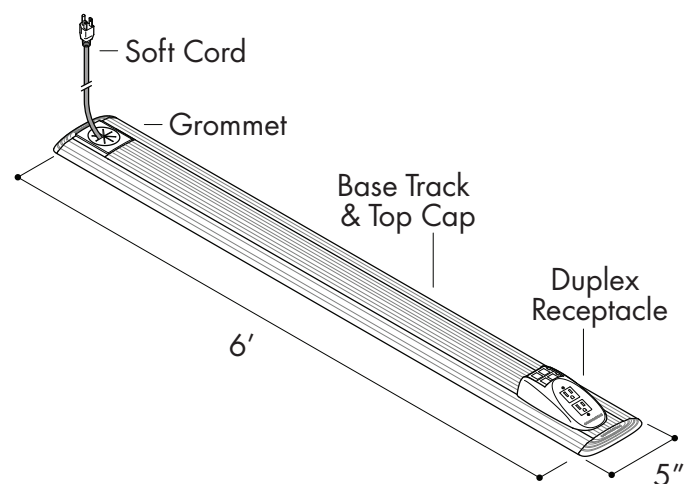

CONNECTRAC®

Connect without core drilling