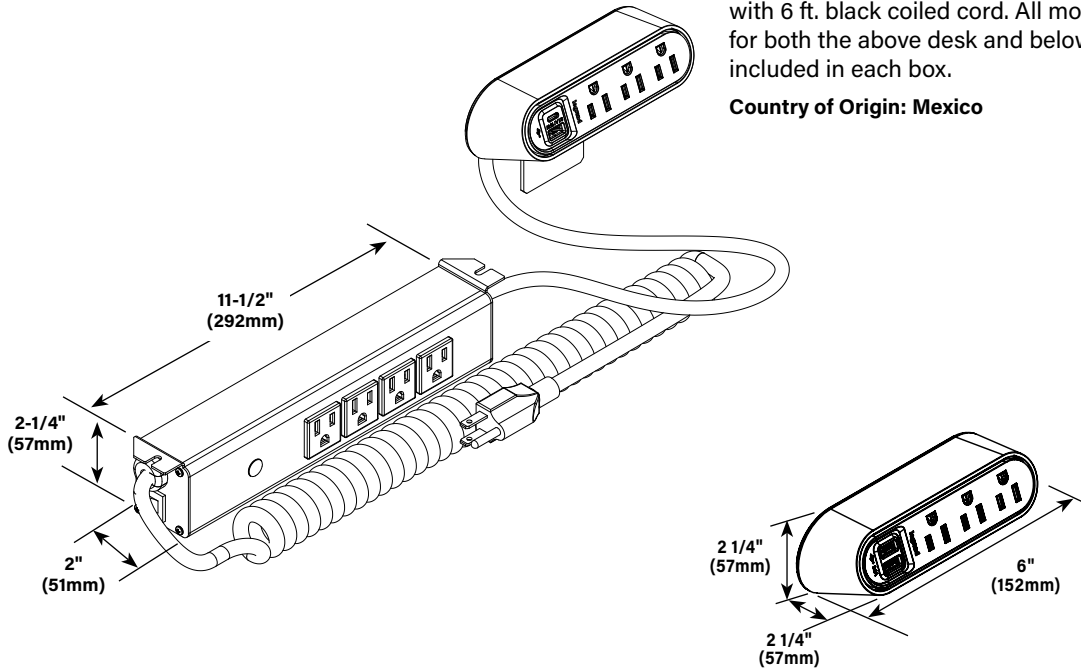

Product Family Name Ordering Information

Catalog No./Item

Description / Specifications

SS346BK
SS346WH

Sit Stand Desk Power, 3 Surface Outlets, 4 Below Desk —
One desktop power center slim unit in black with 3 outlets, one USB C and one USB A, 15W shared, above the desk. Below the desk, 4 outlet plug in outlet center under the table with 6 ft. black coiled cord. All mounting means included for both the above desk and below desk units. 4 Cable Ties included in each box.

Country of Origin: Mexico

NOTE: All brand and product names referenced in this document are registered trademarks or trademarks of their respective holders.

Legrand, North America
60 Woodlawn Street
West Hartford, CT 06110
1.877.BY.LEGRAND (295.3472)
www.legrand.us

Canada
1.800.723.5175 • 905.738.9195
www.legrand.ca

FOLLOW US