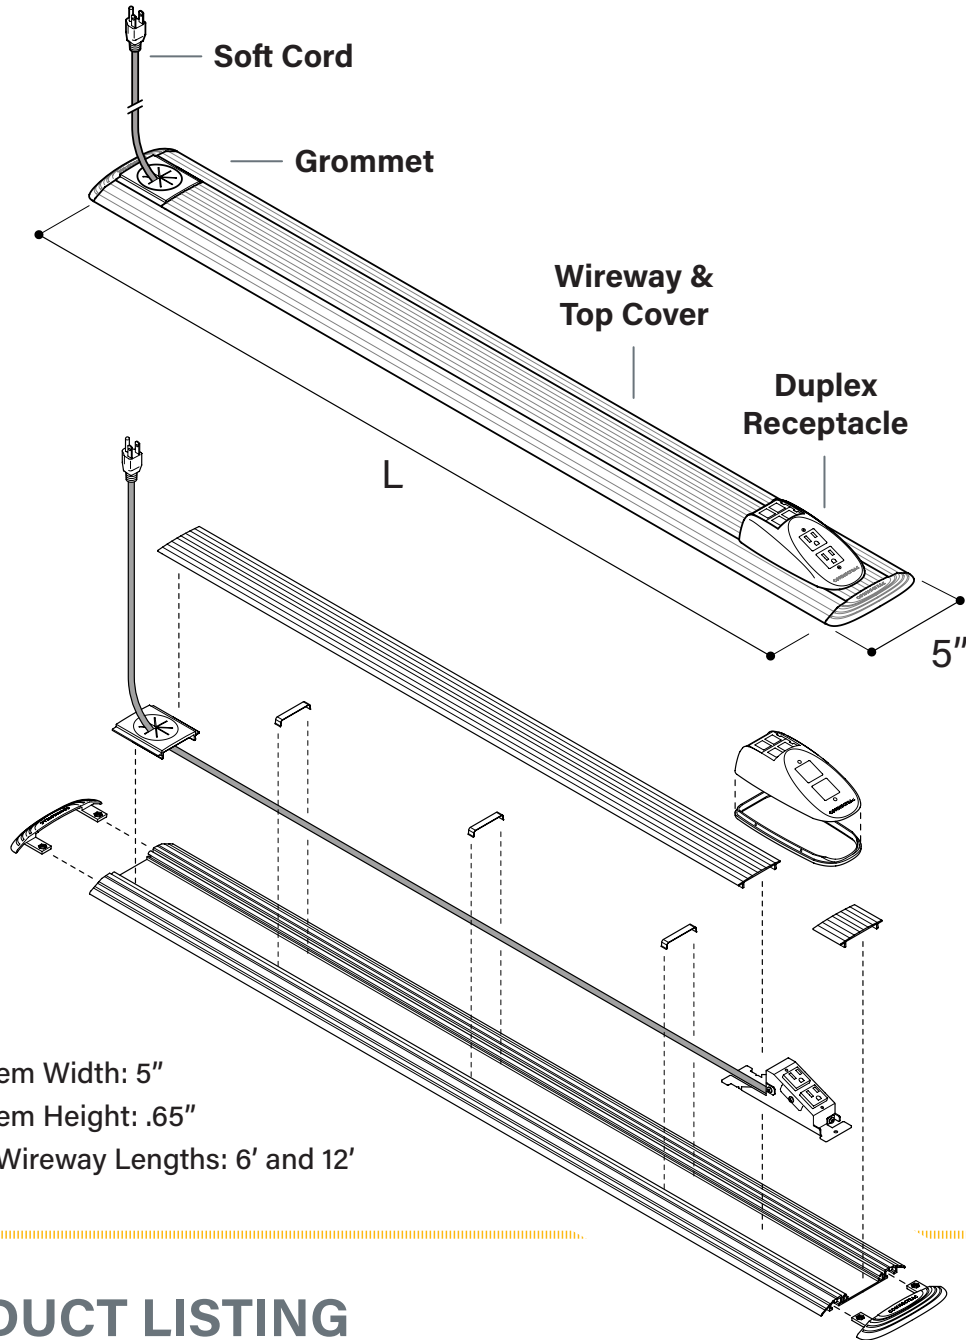

## GO WIREWAY SPEC GUIDE

Installs on top of any flooring surface

## It's as Easy as Place, Plug, GO!

The GO Wireway provides pluggable power and data cable management and installs on top of any flooring surface. It plugs directly into any existing wall outlet, allowing connectivity to easily move or change as needed.

### Features & Benefits

- Perfect for conference rooms, lecterns, desks, and more
- Accommodates a single power/data point with a single circuit
- Includes 2 power outlets, 4 data ports, and low-profile transition ramps
- Available in 6' and 12' lengths
- ADA compliant and tested to UL standards 962A in US and C22.2 #21 in Canada

## COMPONENTS

Total System Width: 5"

Total System Height: .65"

Available Wireway Lengths: 6' and 12'