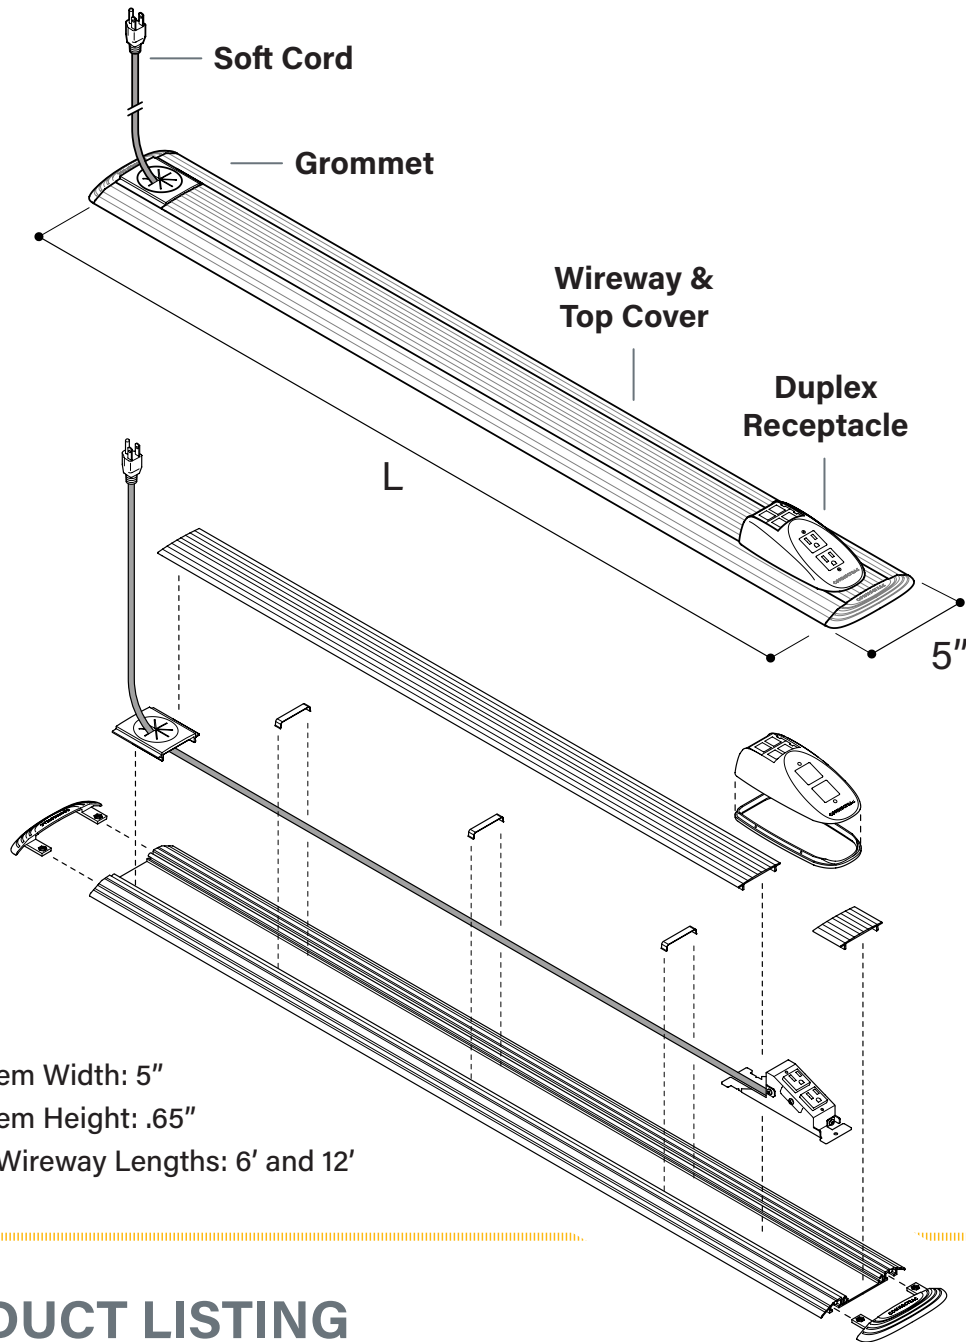

## GO WIREWAY SPEC GUIDE

Installs on top of any flooring surface

### It's as Easy as Place, Plug, GO!

The GO Wireway provides pluggable power and data cable management and installs on top of any flooring surface. It plugs directly into any existing wall outlet, allowing connectivity to easily move or change as needed.

#### Features & Benefits

- Perfect for conference rooms, lecterns, desks, and more
- Accommodates a single power/data point with a single circuit
- Includes 2 power outlets, 4 data ports, and low-profile transition ramps
- Available in 6' and 12' lengths
- ADA compliant and tested to UL standards 962A in US and C22.2 #21 in Canada

## COMPONENTS

Total System Width: 5"

Total System Height: .65"

Available Wireway Lengths: 6' and 12'